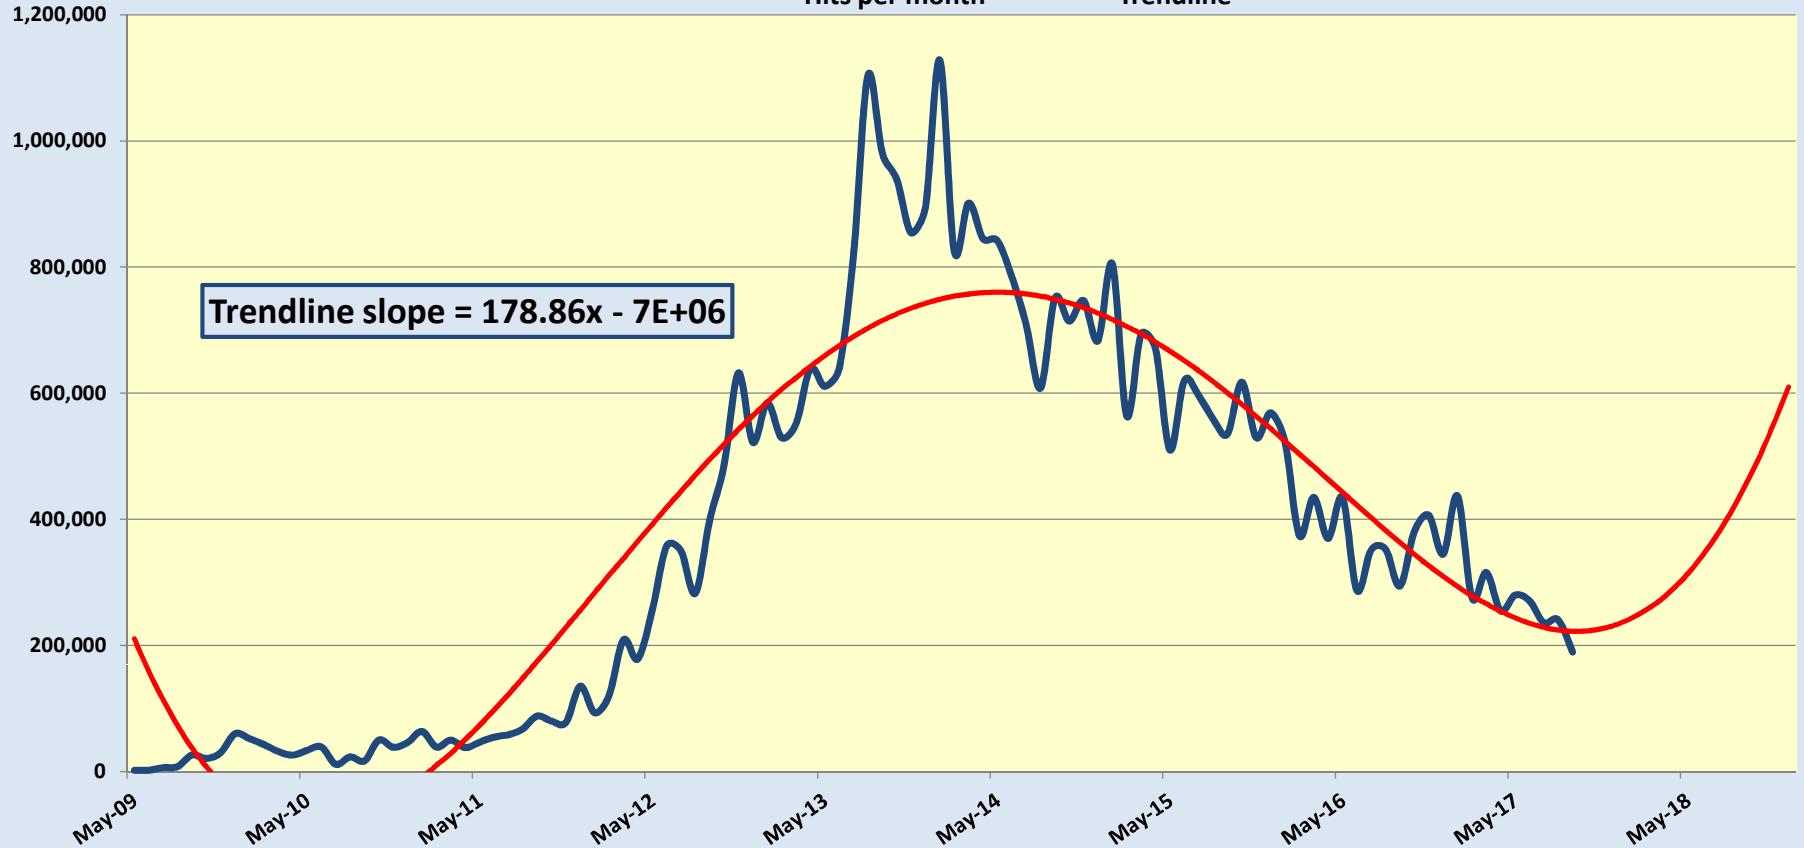

Monthly hits - JPAttitude.com

— Hits per month — Trendline

Total hits since beginning (5/1/2009 thru 9/30/2017) = 38,239,671