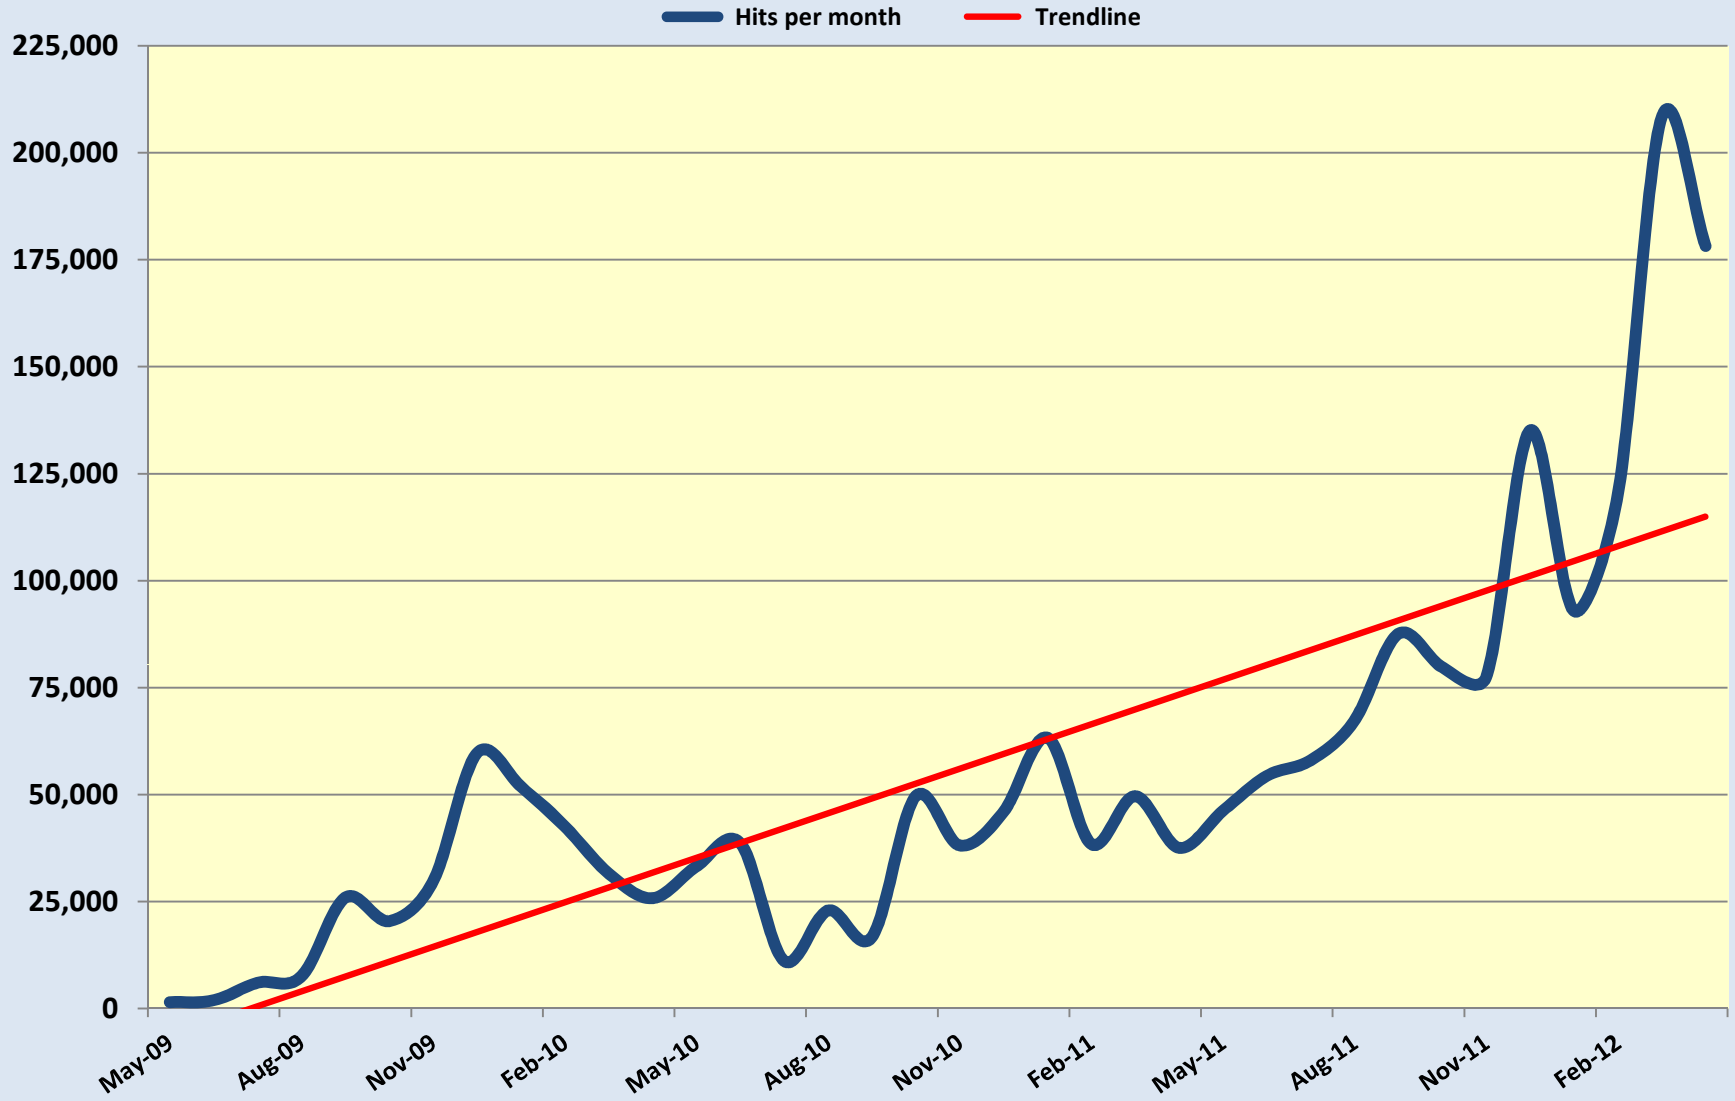

Monthly hits - JPAttitude.com

Total hits since beginning of website - 5/1/2009 thru 4/30/2012 = 1,954,811