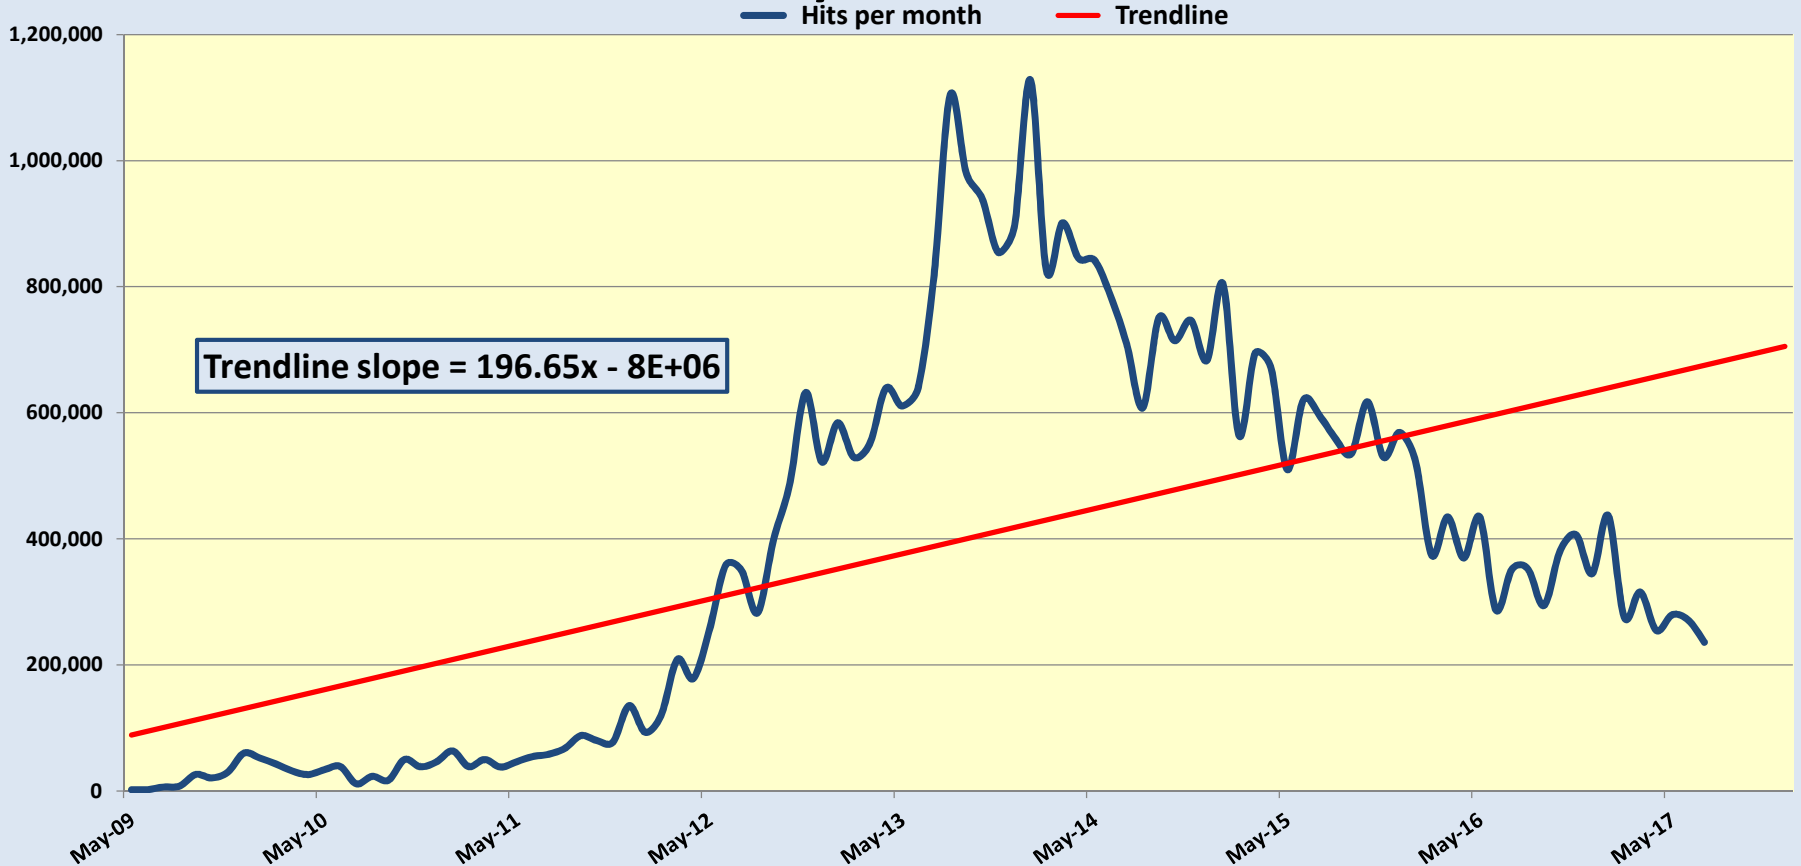

# Monthly hits - JPAttitude.com

**Total hits since beginning (5/1/2009 thru 7/31/2017) = 37,810,032**