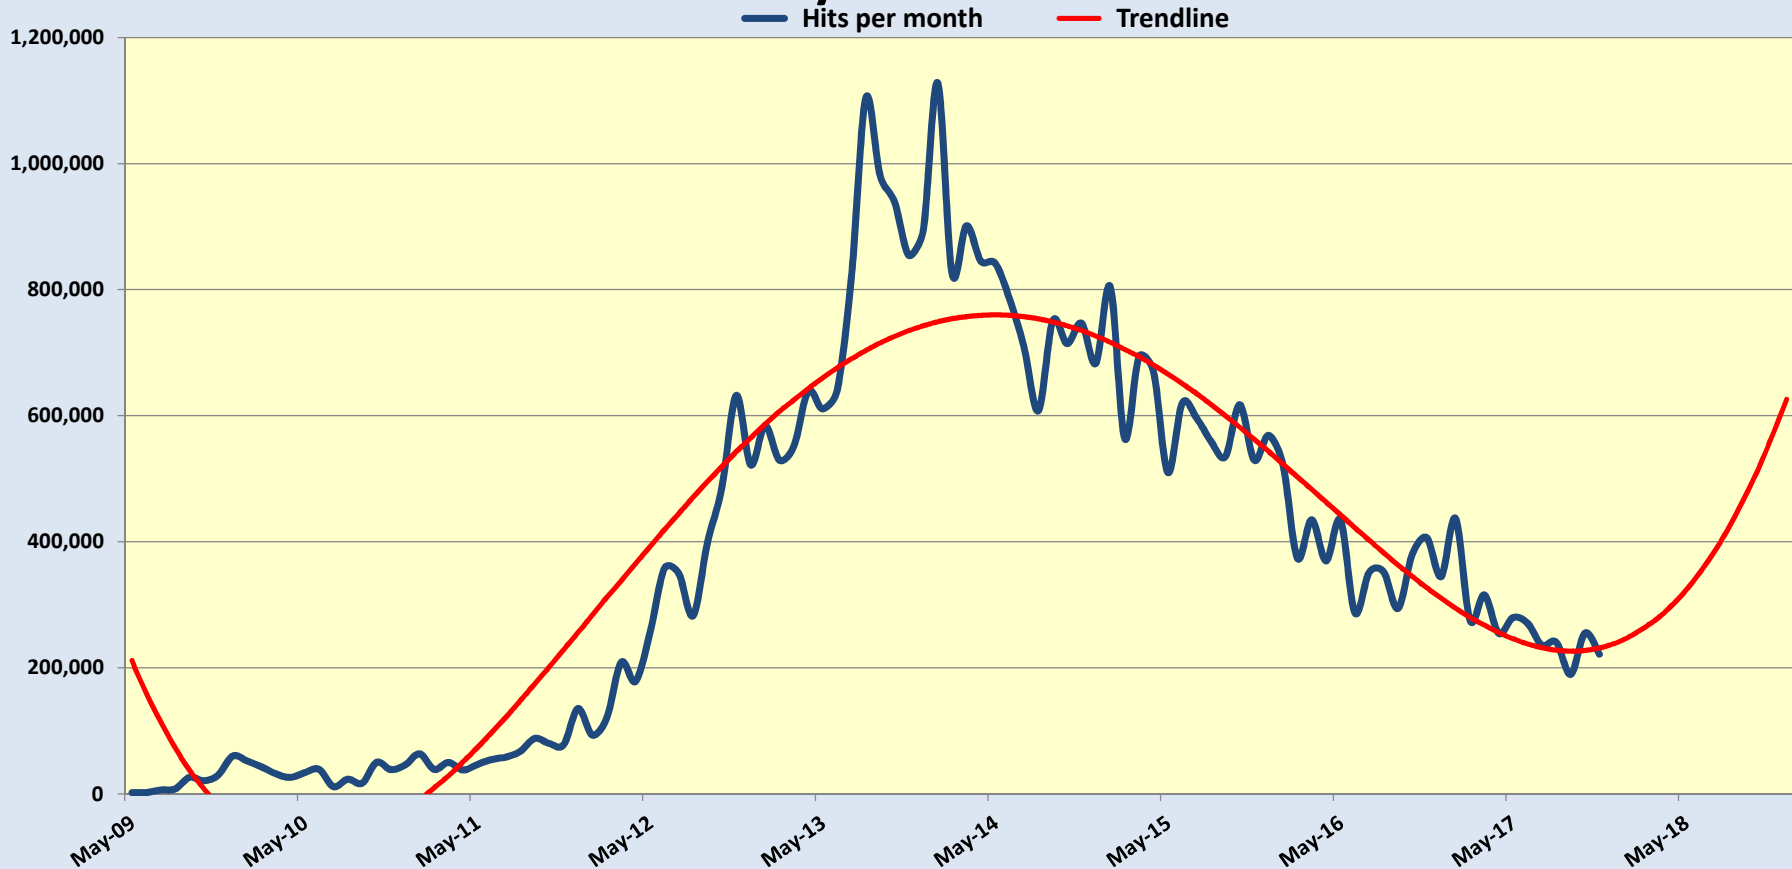

Monthly hits - JPAttitude.com

Total hits since beginning (5/1/2009 thru 11/30/2017) = 38,716,006