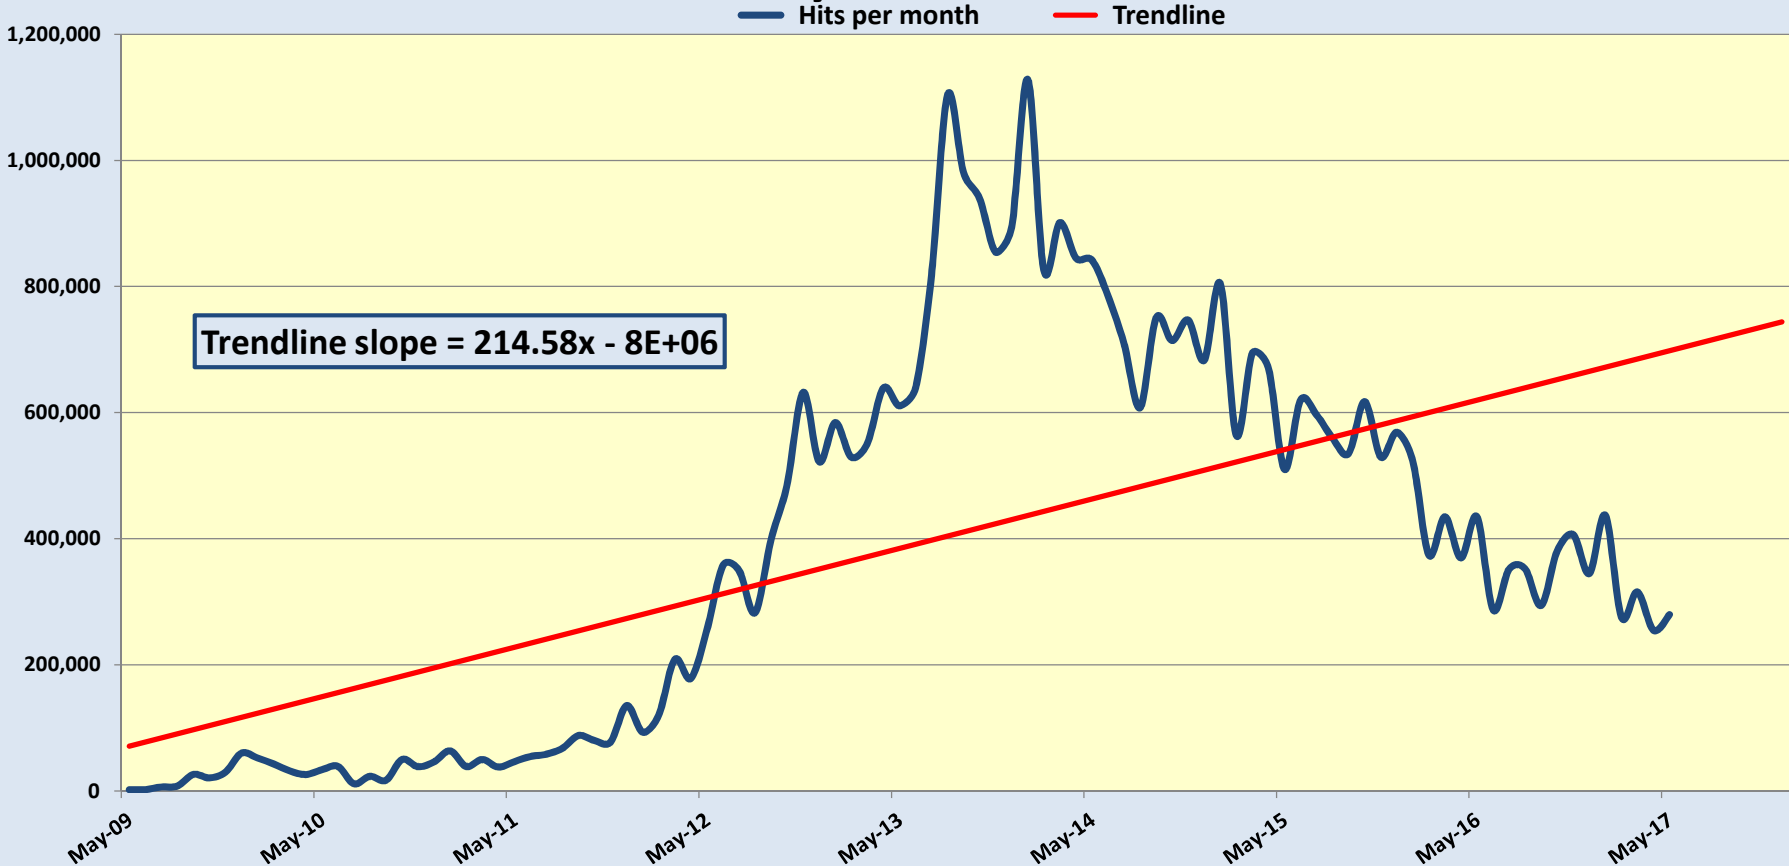

# Monthly hits - JPAttitude.com

**Total hits since beginning (5/1/2009 thru 5/31/2017) = 37,303,747**