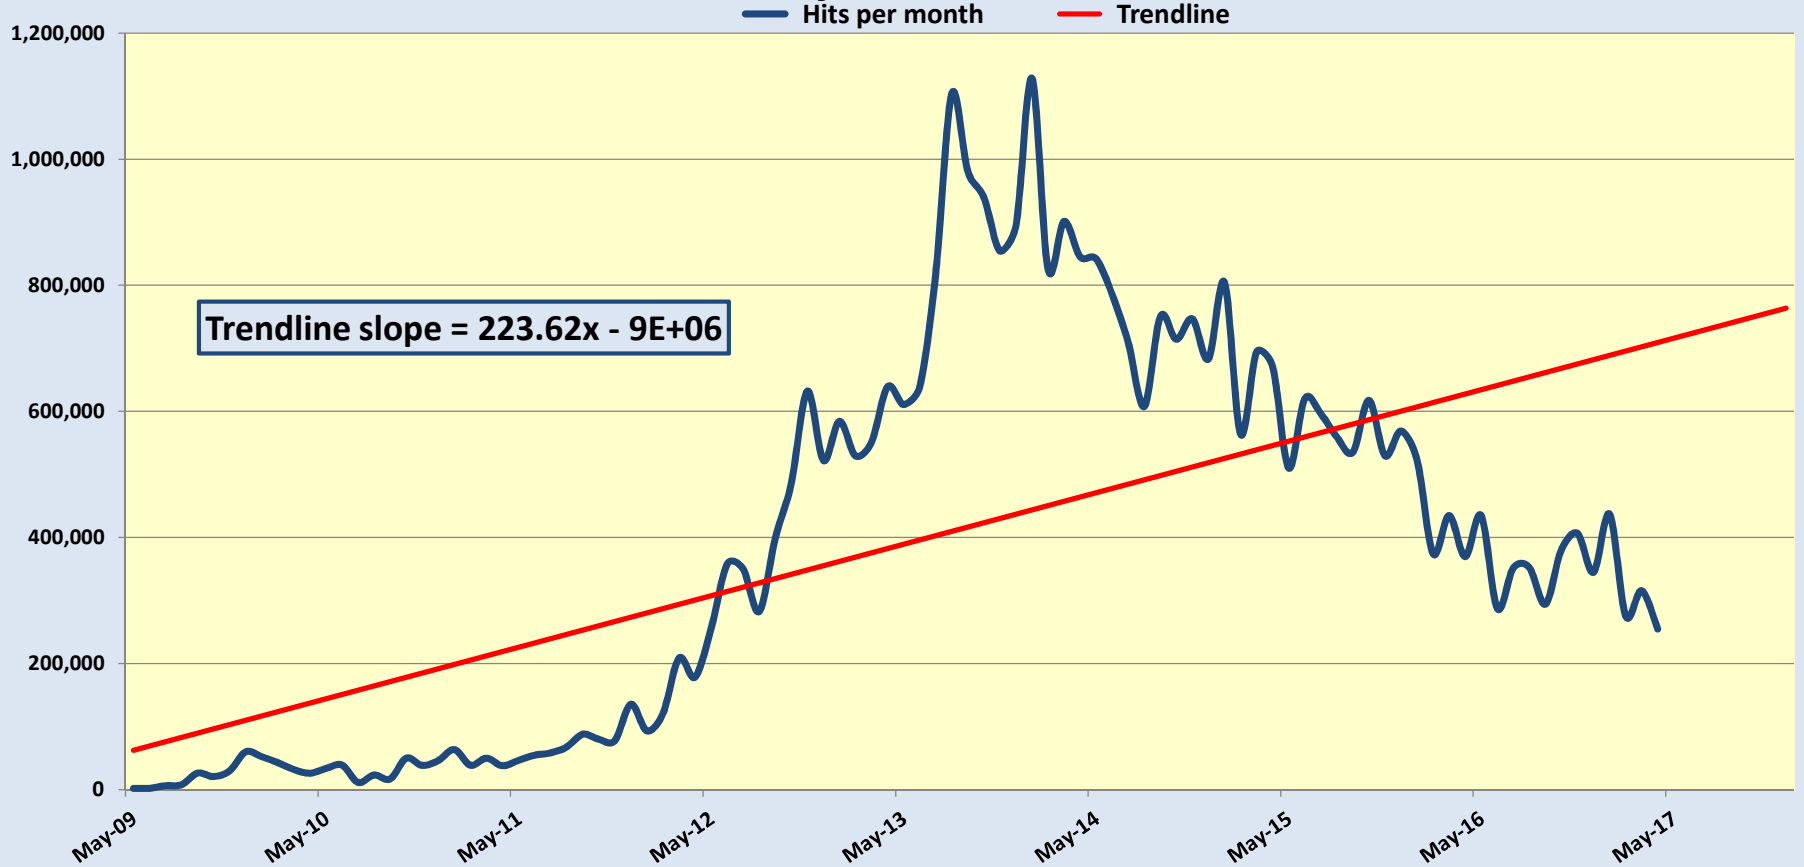

Monthly hits - JPAttitude.com

Total hits since beginning (5/1/2009 thru 4/30/2017) = 37,024,185